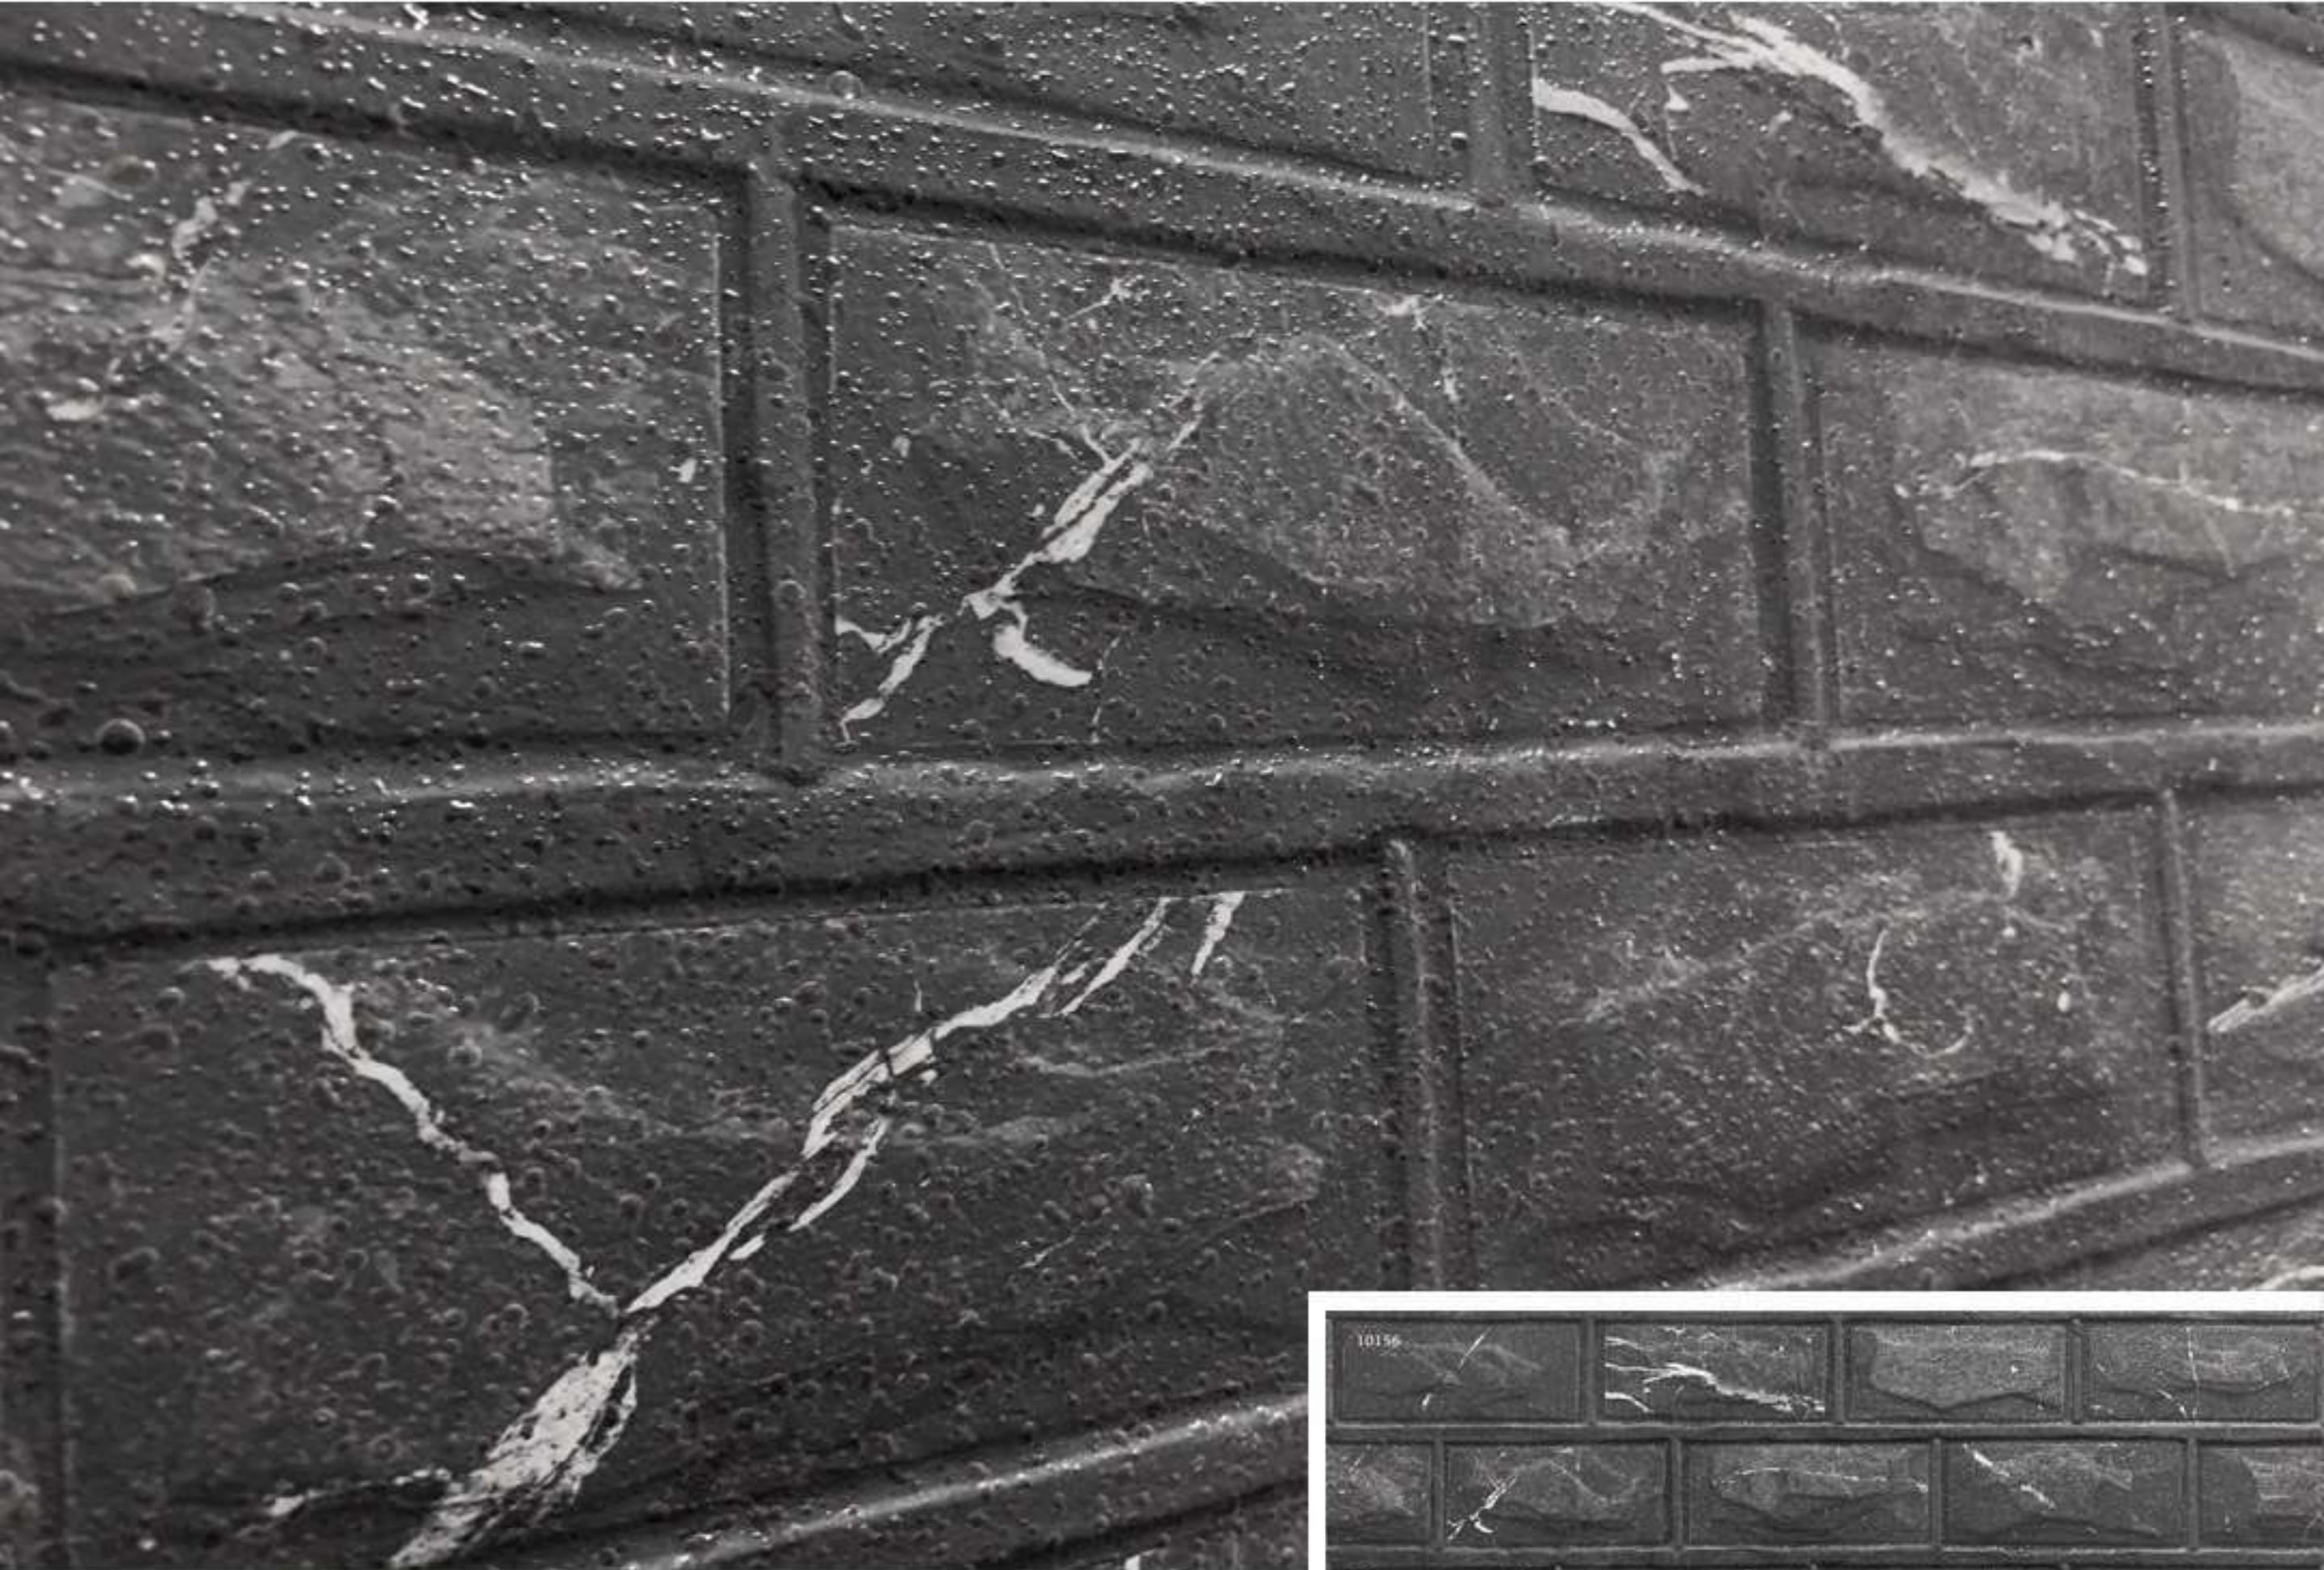

arttile®
Timeless Elegance

10158

300X600MM
ELEVATION TILES

arttile®

300X600MM
ELEVATION TILES

www.arttile.in

arttile®
Timeless Elegance

300X600MM
ELEVATION TILES