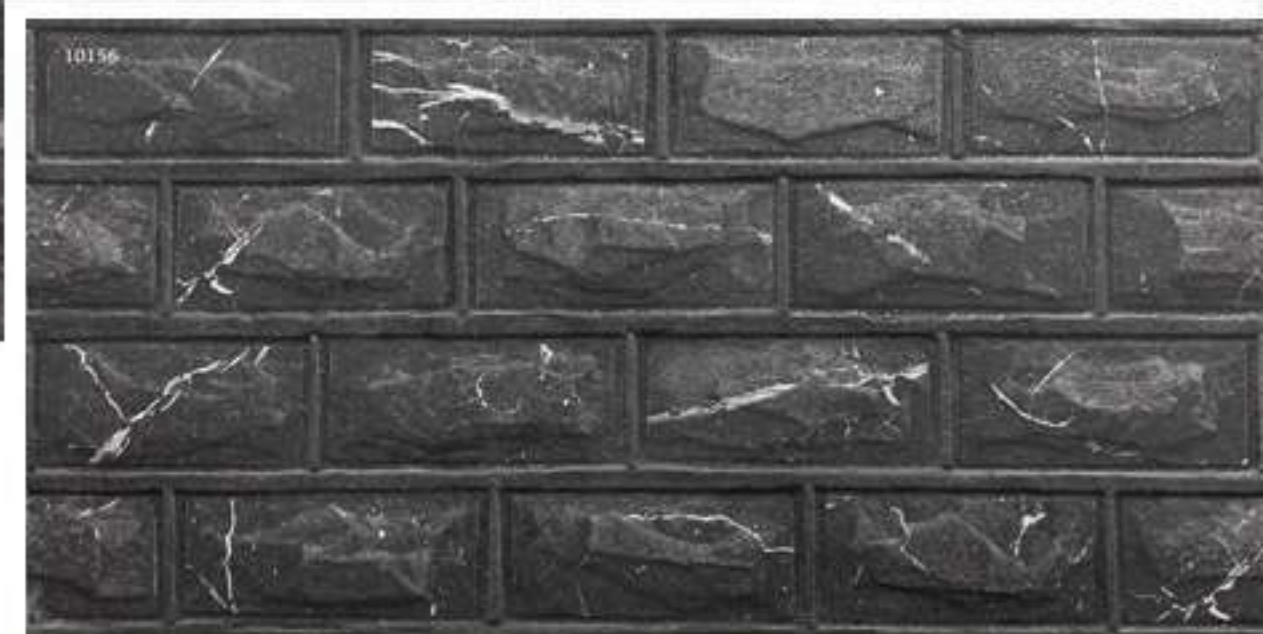

arttile®
Timeless Elegance

10158

300X600MM
ELEVATION TILES

arttile®

300X600MM
ELEVATION TILES

www.arttile.in

arttile®
Timeless Elegance

300X600MM
ELEVATION TILES