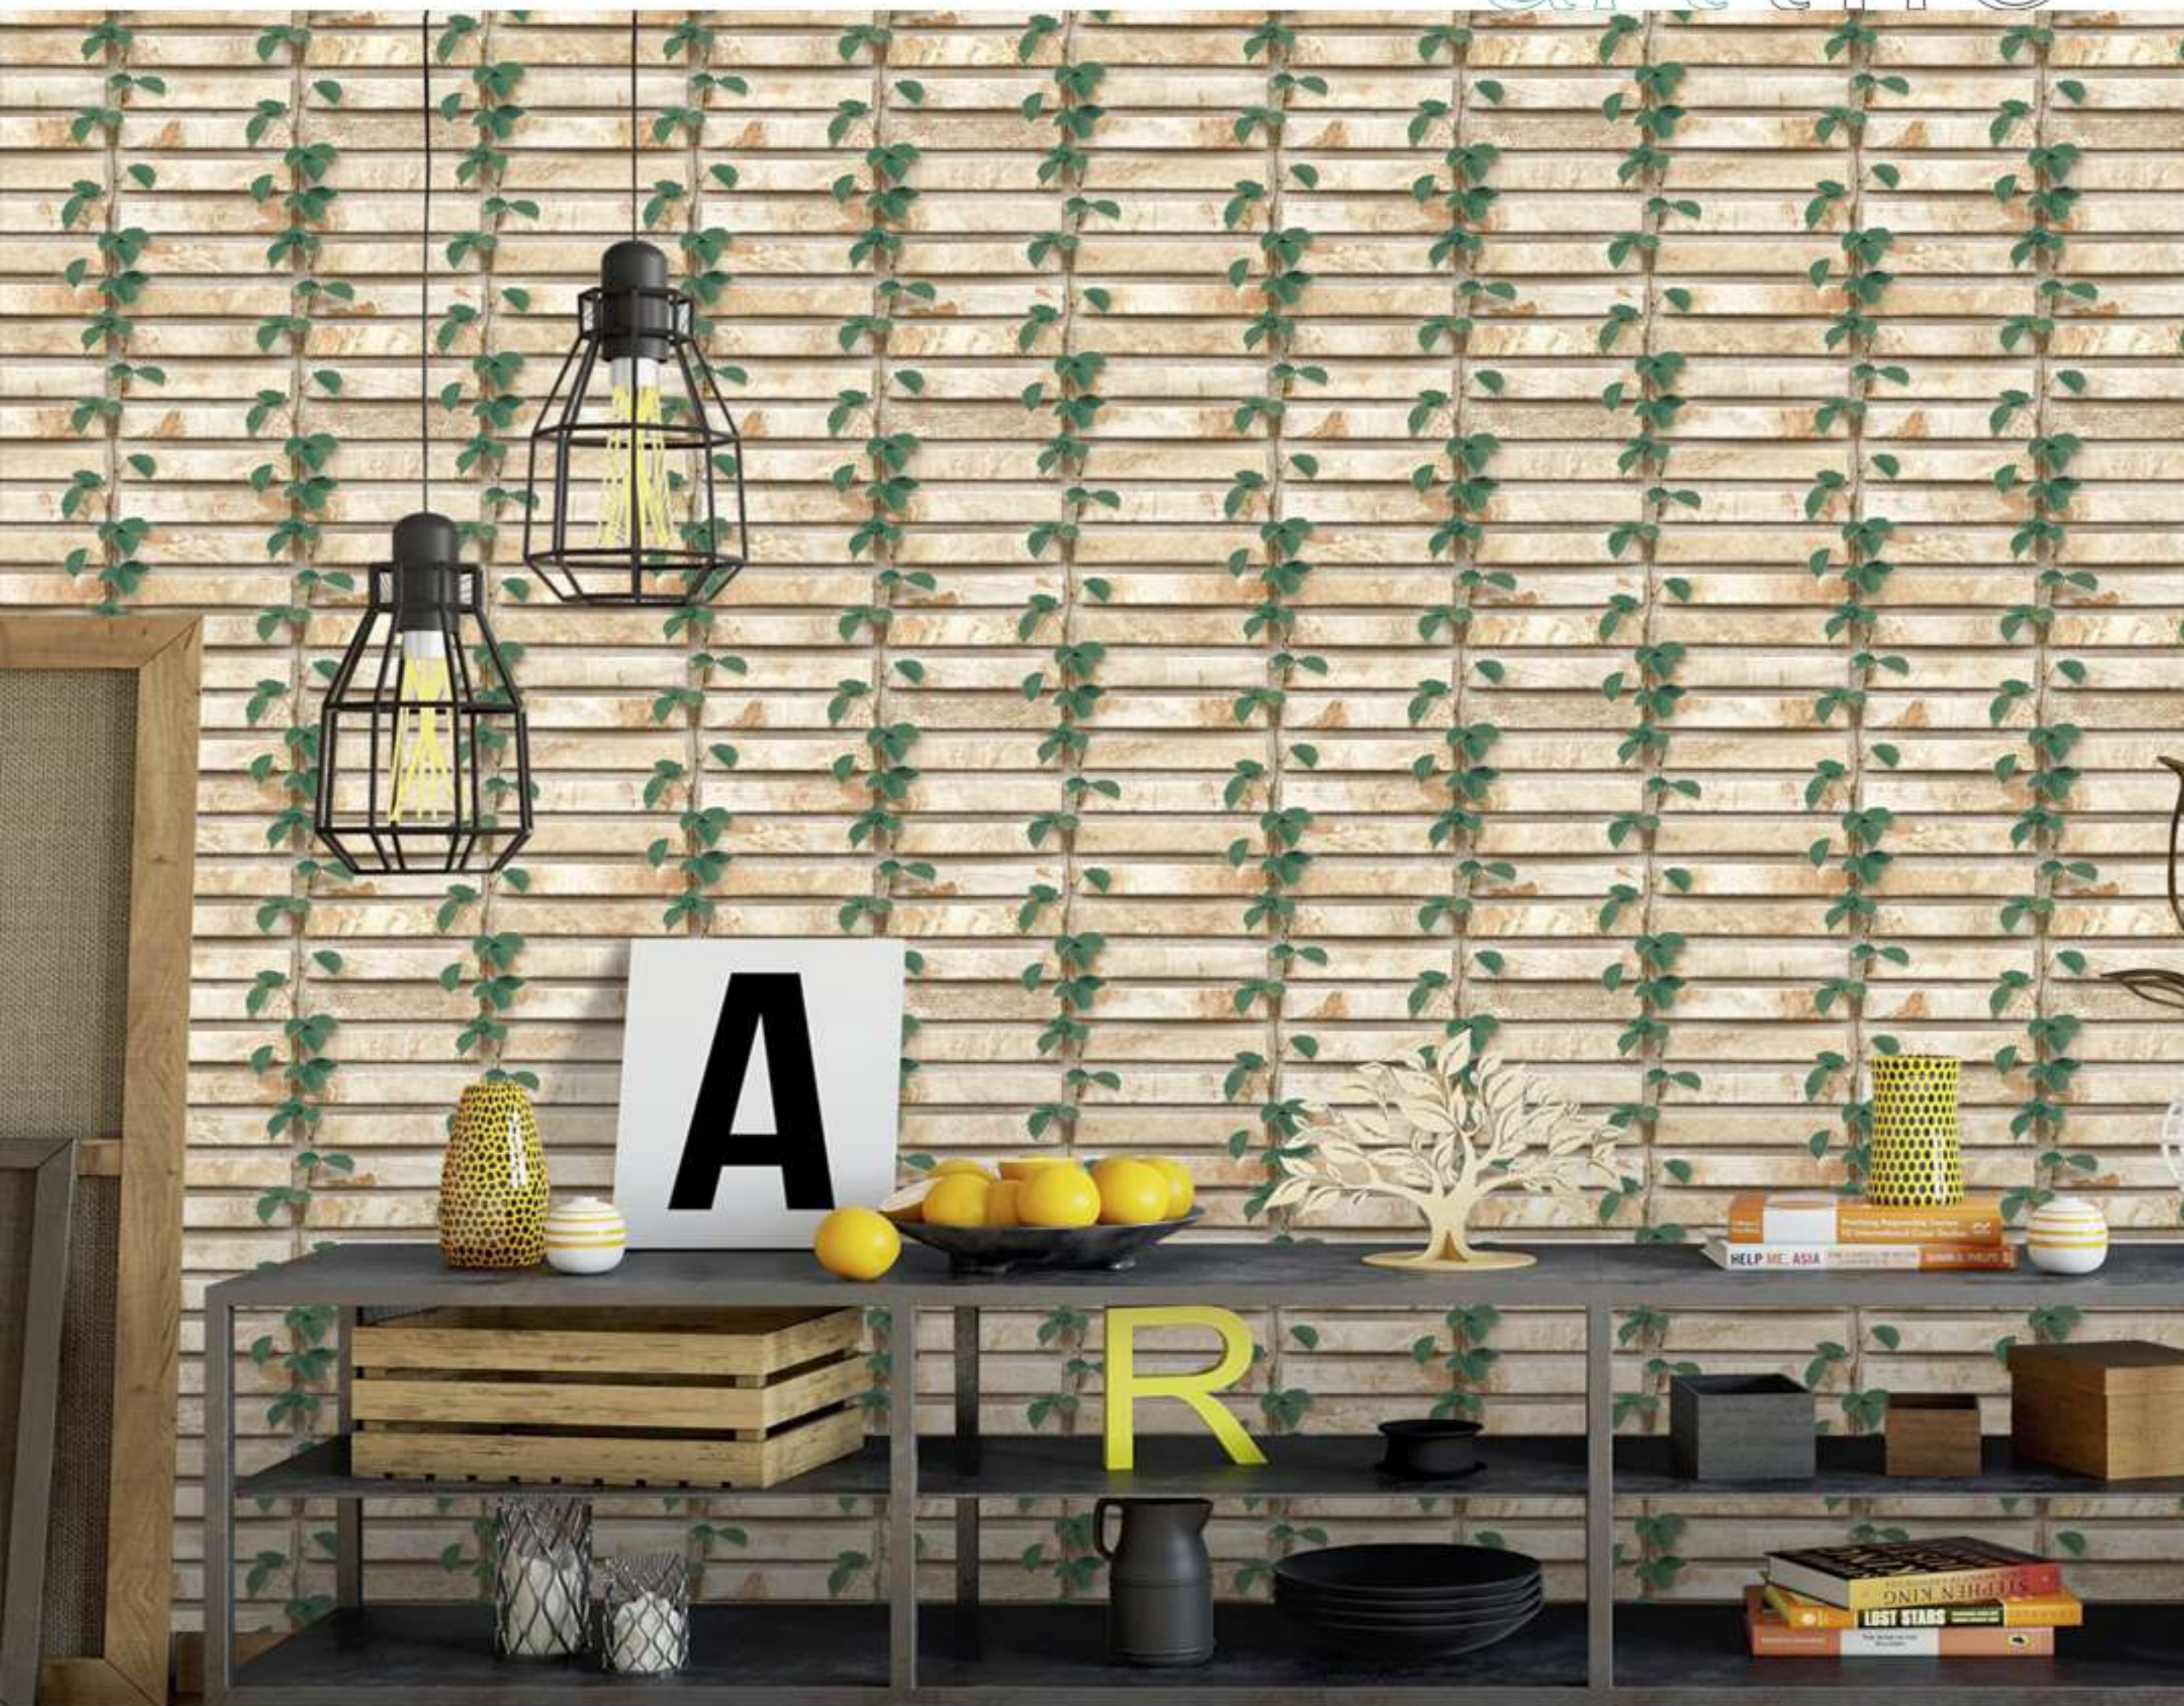

arttile®

300X600MM
ELEVATION TILES

www.arttile.in

arttile®
Timeless Elegance

300X600MM
ELEVATION TILES

10122

arttile®

300X600MM
ELEVATION TILES